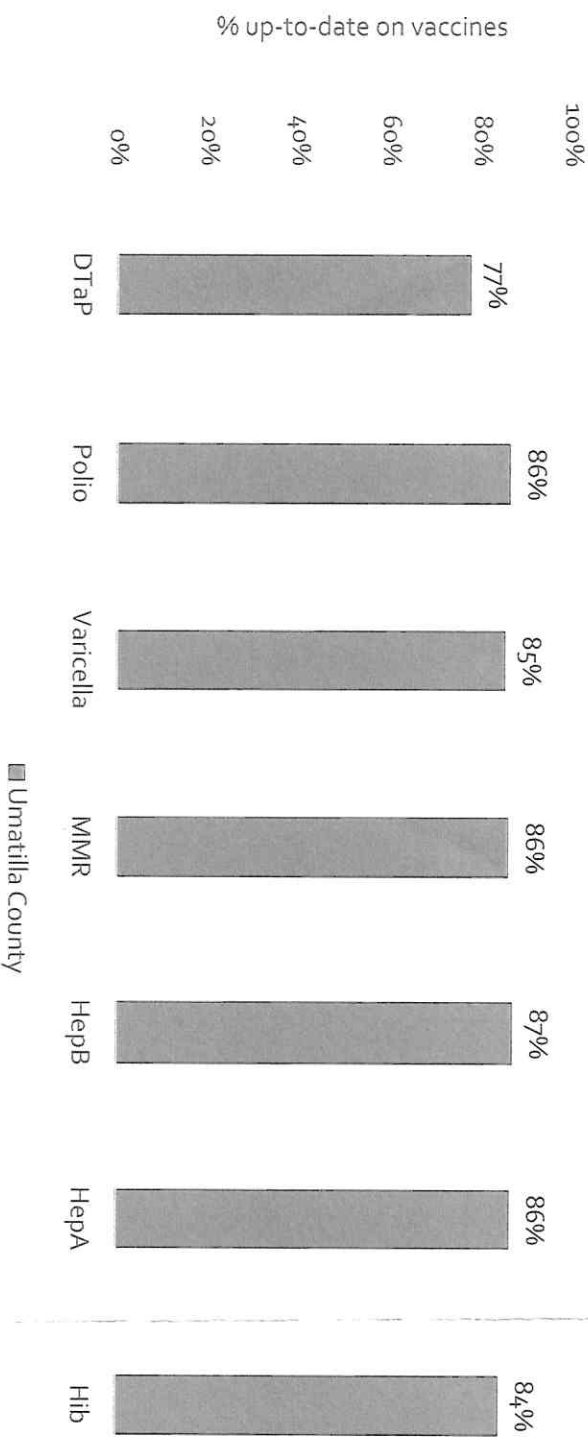

How many school-age kids* are up-to-date in your county?

* Kindergarten through 12th grade

Assessment date: 02/27/2017

Data source: Immunization Primary Review Summary Reports

How many kids younger than school-age* are up-to-date on vaccines your county?

* Children aged 19 months as of 01/11/2017 through 5 years as of 09/01/2016
 Assessment date: 02/27/2017
 Data source: Oregon ALERT IIS