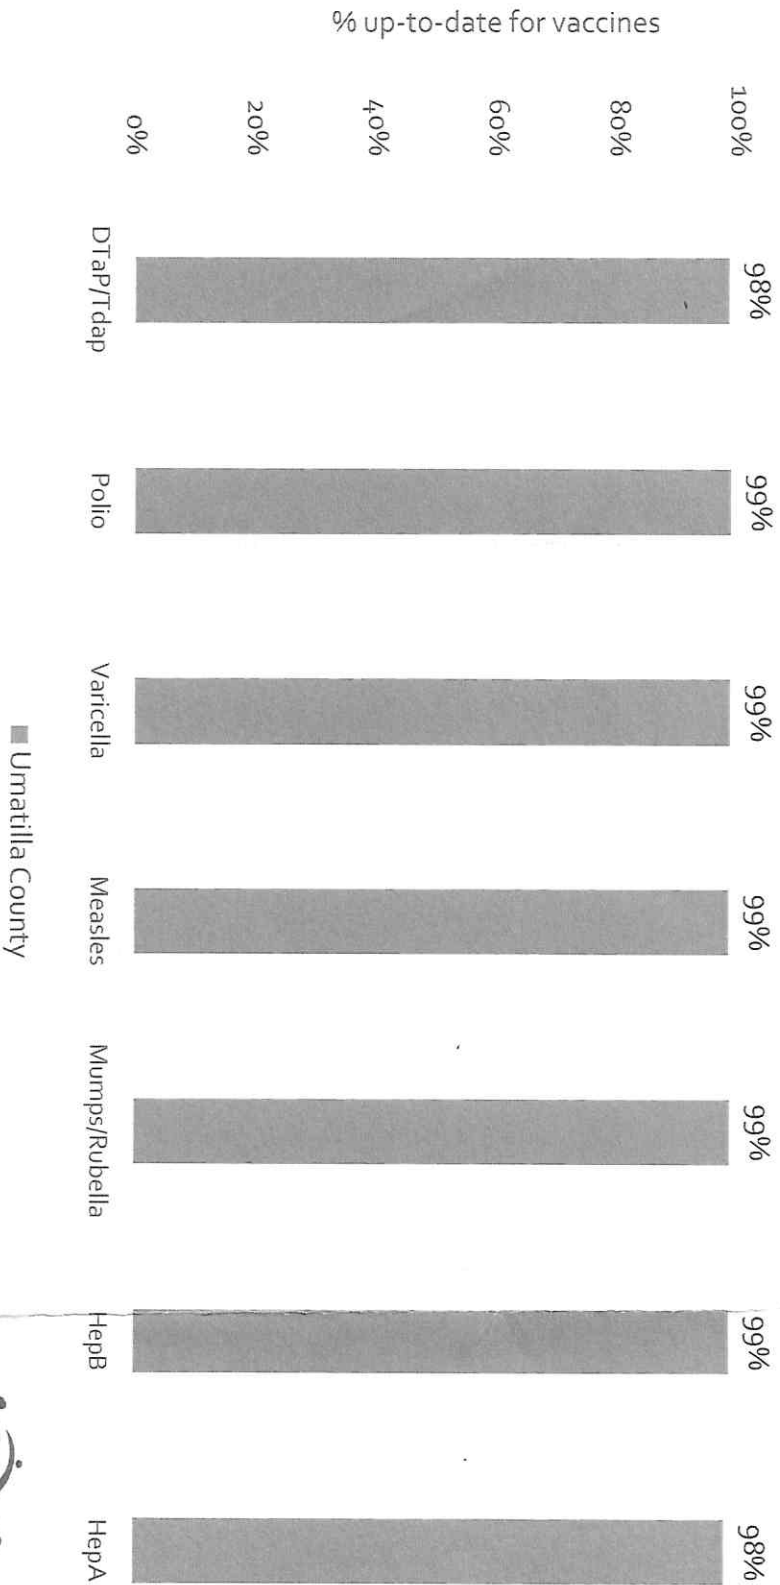

How many school-age kids* are up-to-date in your county?

* Kindergarten through 12th grade

Assessment date: 02/27/2017

Data source: Immunization Primary Review Summary Reports

How many kids younger than school-age* are up-to-date on vaccines your county?

* Children aged 19 months as of 01/11/2017 through 5 years as of 09/01/2016
 Assessment date: 02/27/2017
 Data source: Oregon ALERT IIS